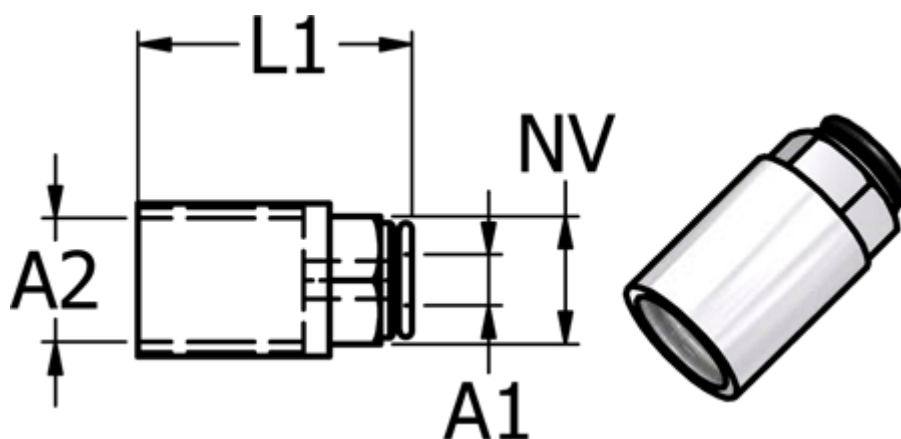

# Data Sheet

Article number: 5867460053

Description: Metal fitting 746.005-3, Ø3 M5  
Push-in straight connector

## Measures

Ext. hose diameter =	3
L1	= 15.7
NV	= 7
Thread A2	= M5